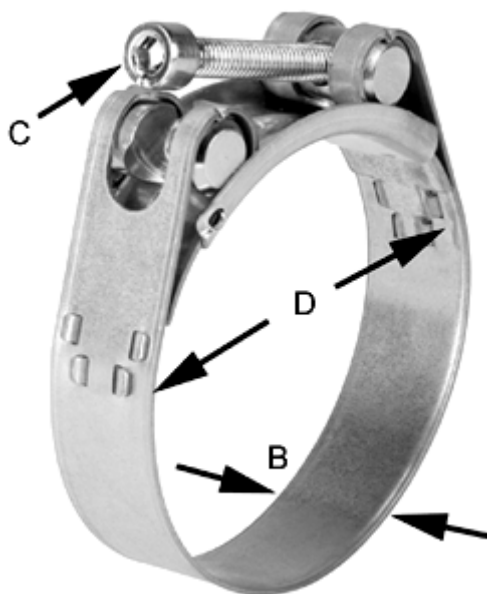

Data Sheet

Article number: 025927201049

Description: Heavy Duty Clamp GBS M 49/20 W1 ISK QRC

Measures

C (screw type) = ISK
Diameter D = 47-51
Width B = 20